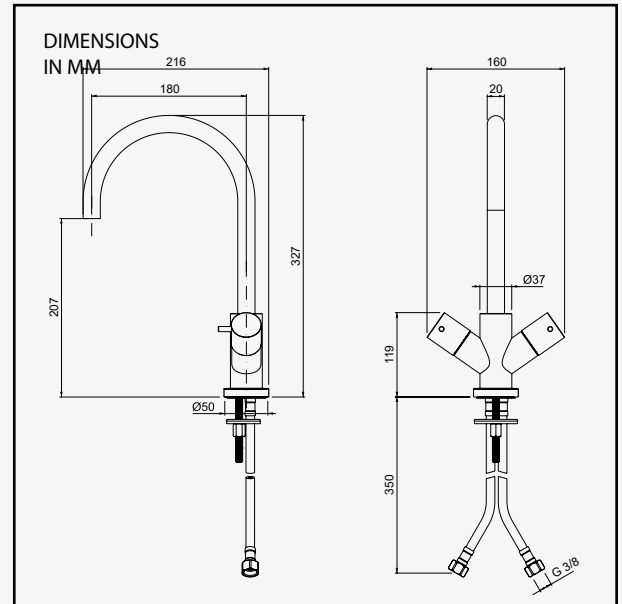

TWO HANDLE MONO
BASIN MIXER

GDA100004

- Deck mounted tap for basins with one single tap hole
- Separate controls for Hot & Cold
- Manufactured from high quality brass
- Available in two finishes, Chrome & Matt Black
- Supplied with flexible stainless-steel connectors
- Pop up waste not included
- Suitable for inlet pressures of between 0.5 Bar and 5 Bar
- Not suitable for indirect or gravity fed water systems

FLOW RATE CHART: