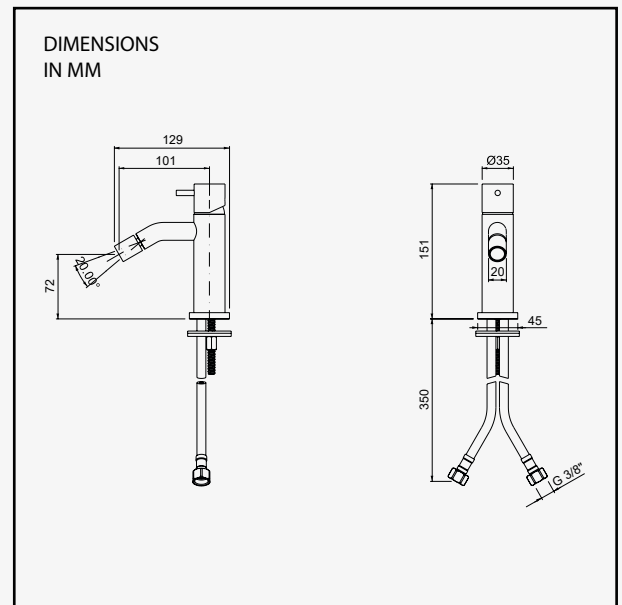

# SINGLE LEVER MONO BIDET MIXER

GDA100009

- Deck mounted tap for bidets with one single tap hole
- Single control to control flow and temperature
- Manufactured from high quality brass
- Available in two finishes, Chrome & Matt Black
- Pop up waste not included
- Supplied with flexible stainless-steel connectors
- Suitable for inlet pressures of between 0.5 Bar and 5 Bar
- Not suitable for indirect or gravity fed water systems