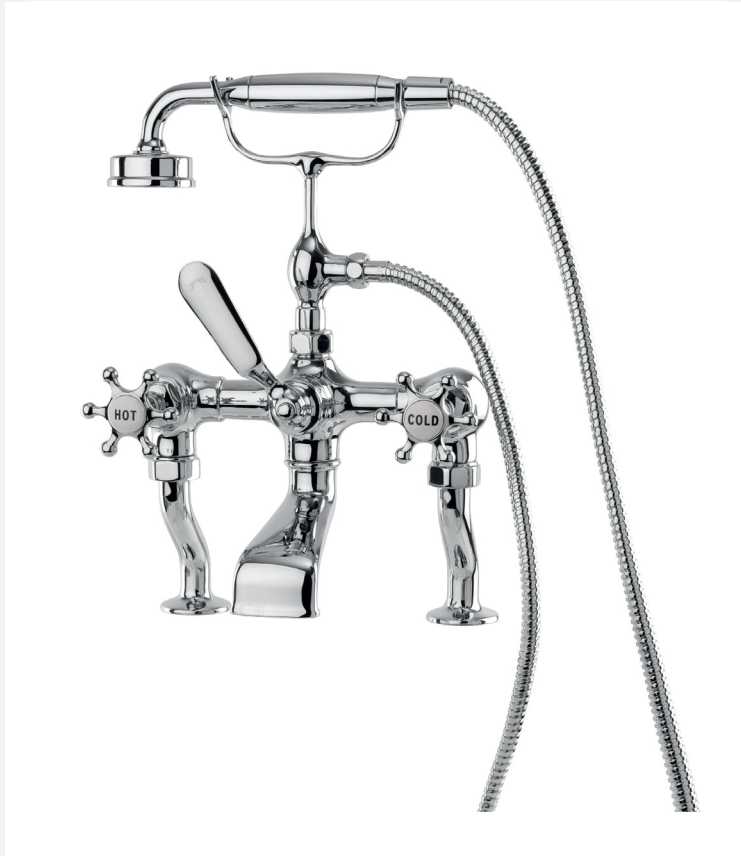

DECK MOUNTED BATH SHOWER MIXER

GDB100008CP

- Deck mounted with adjustable cranked unions
- Manufactured from high quality brass
- Available in 3 finishes, Chrome, Nickel & Brushed Nickel
- Separate Hot & Cold valves with quarter turn ceramic disc cartridges to control flow
- Diverter for bath fill or hand-shower
- 3/4" BSP connection
- Suitable for all plumbing systems
- Suitable for inlet pressures of between 0.2 Bar & 5 Bar