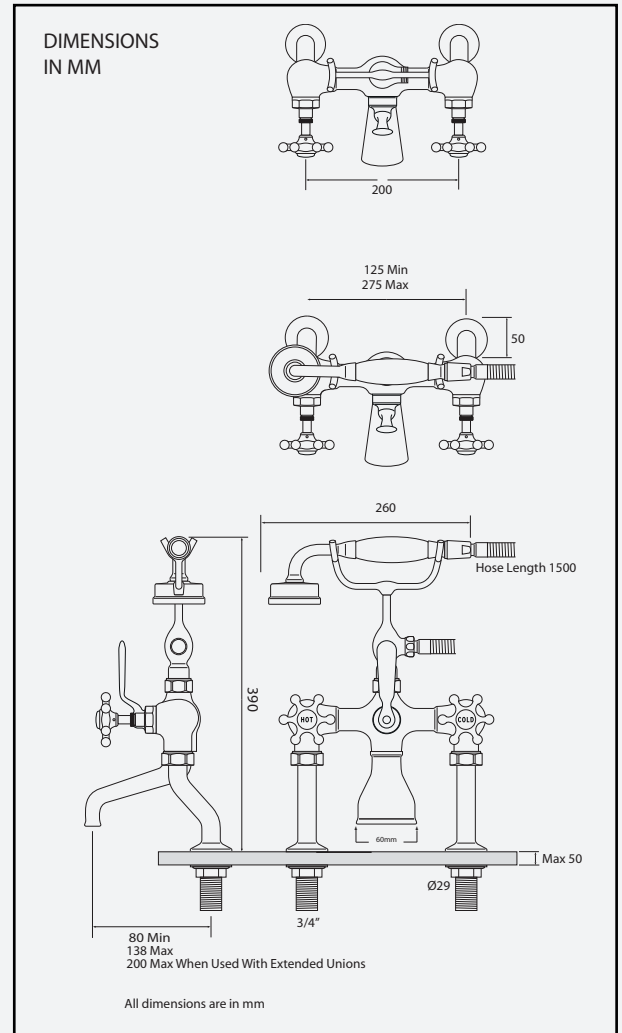

DECK MOUNTED BATH SHOWER MIXER

GDB100008CP

- Deck mounted with adjustable cranked unions
- Manufactured from high quality brass
- Available in 3 finishes, Chrome, Nickel & Brushed Nickel
- Separate Hot & Cold valves with quarter turn ceramic disc cartridges to control flow
- Diverter for bath fill or hand-shower
- 3/4" BSP connection
- Suitable for all plumbing systems
- Suitable for inlet pressures of between 0.2 Bar & 5 Bar

FLOW RATE CHART: