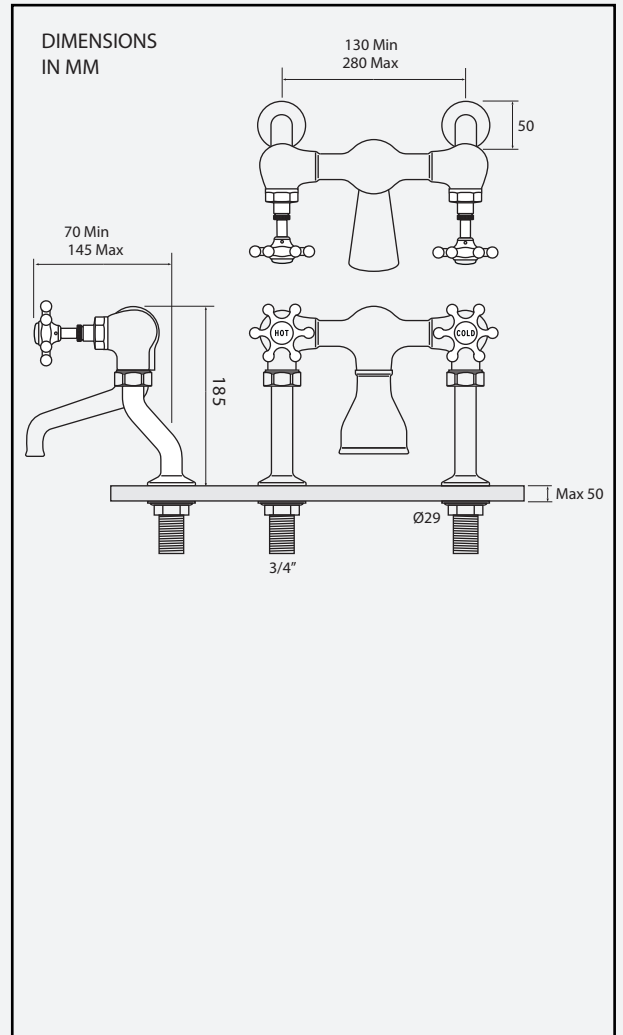

DECK MOUNTED BATH FILLER

GDB100007CP

- Deck mounted with adjustable cranked unions
- Separate Hot & Cold valves with quarter turn ceramic disc cartridges to control flow
- Available in 3 finishes, Chrome, Nickel & Brushed Nickel
- 3/4" BSP connection
- Waste not included
- Suitable for all plumbing systems
- Suitable for inlet pressures of between 0.2 Bar & 5 Bar

FLOW RATE CHART: