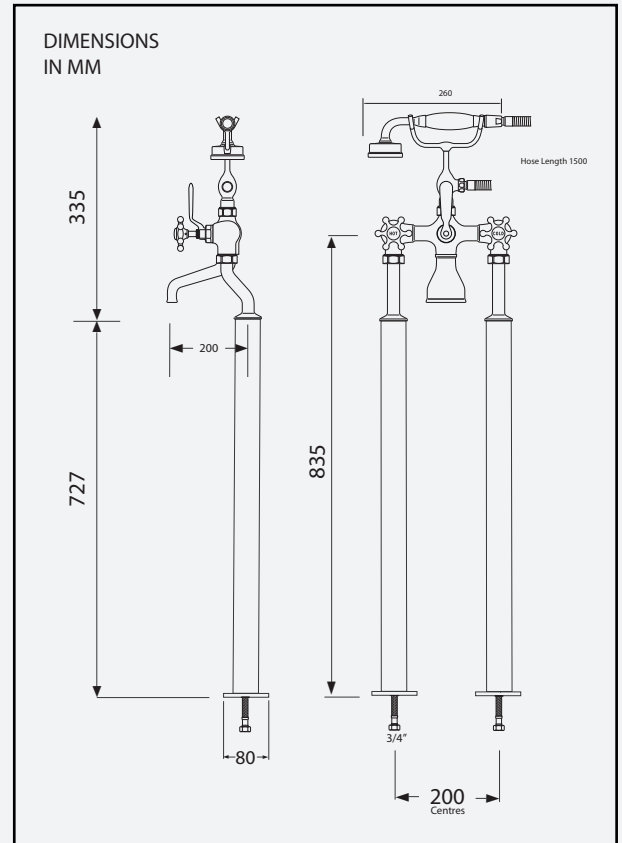

FLOOR STANDING BATH SHOWER MIXER

GDB100010CP

- Floor mounted legs with internal stainless steel flexible connectors
- Manufactured from high quality brass
- Available in 3 finishes, Chrome, Nickel & Brushed Nickel
- Separate Hot & Cold valves with quarter turn ceramic disc cartridges to control flow
- Diverter for bath fill or hand-shower
- 3/4" BSP connection
- Suitable for all plumbing systems
- Suitable for inlet pressures of between 0.2 Bar & 5 Bar

FLOW RATE CHART: