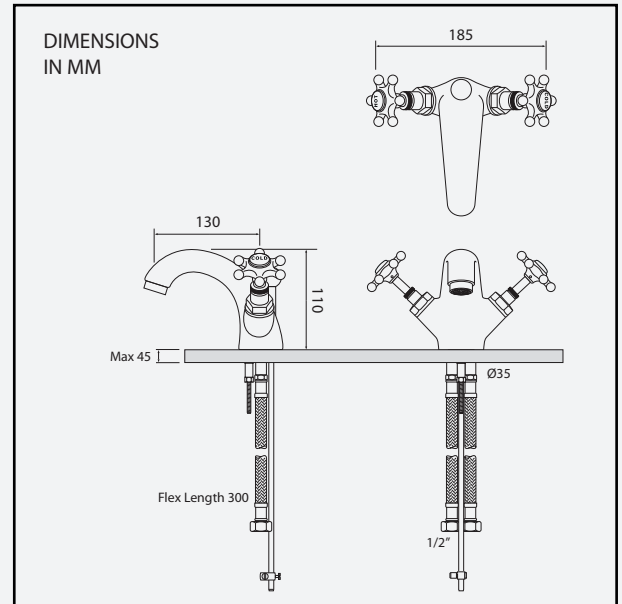

MONO BASIN MIXER

GDB100003CP

- For single tap hole basins
- Individual quarter turn ceramic disc cartridges to control flow
- Manufactured from high quality brass
- Available in 3 finishes, Chrome, Nickel & Brushed Nickel
- 1/2" BSP female flexible stainless-steel hoses
- Pop up waste included
- Suitable for all plumbing systems
- Suitable for inlet pressures of between 0.2 Bar & 5 Bar

FLOW RATE CHART: