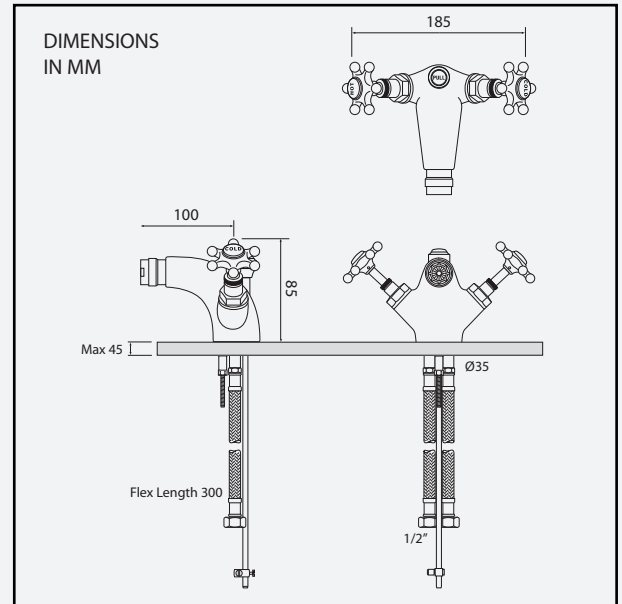

MONO BIDET MIXER

GDB100004CP

- For single tap hole bidets
- Individual quarter turn ceramic disc cartridges to control flow
- Manufactured from high quality brass
- Adjustable spout
- Available in 3 finishes, Chrome, Nickel & Brushed Nickel
- 1/2" BSP female flexible stainless-steel hoses
- Pop up waste included
- Suitable for all plumbing systems
- Suitable for inlet pressures of between 0.2 Bar & 5 Bar

FLOW RATE CHART: