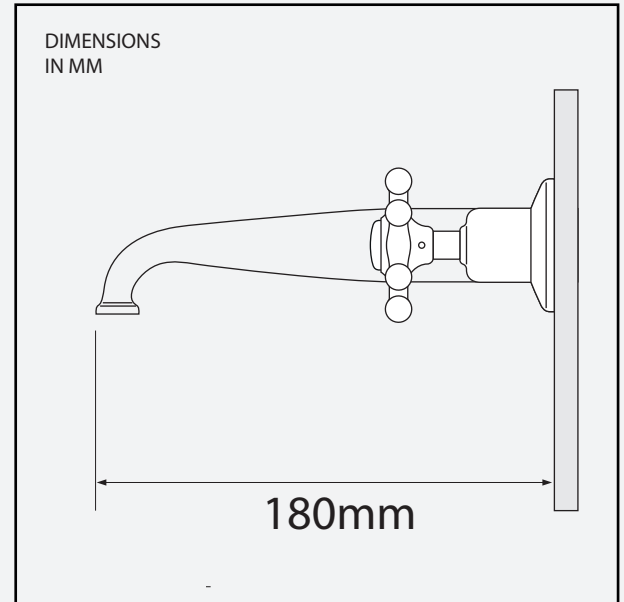

WALL MOUNTED 3PC BASIN MIXER

GDB100006CP

- Separate Hot & Cold valves with quarter turn ceramic disc cartridges to control flow
- Manufactured from high quality brass
- Available in 3 finishes, Chrome, Nickel & Brushed Nickel
- $\frac{3}{4}$ " BSP compression fittings
- Pop up waste not included
- Suitable for all plumbing systems
- Suitable for inlet pressures of between 0.2 Bar & 5 Bar

FLOW RATE CHART: