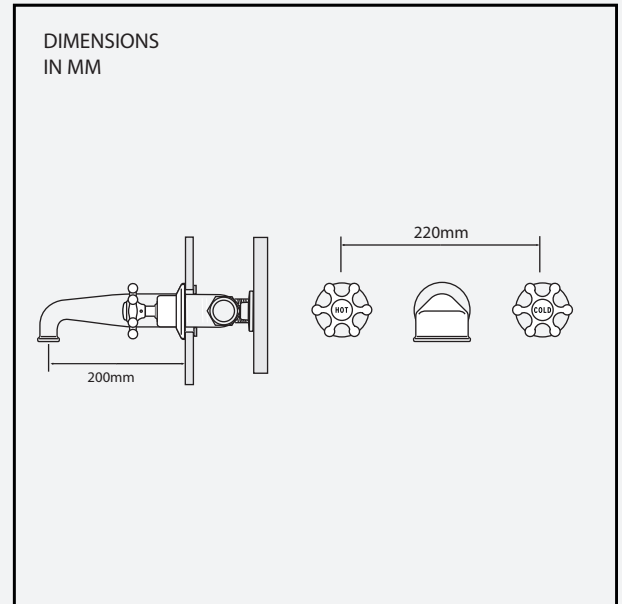

WALL MOUNTED 3PC BATH MIXER

GDB100014CP

- Separate Hot & Cold valves with quarter turn ceramic disc cartridges to control flow
- Manufactured from high quality brass
- Available in 3 finishes, Chrome, Nickel & Brushed Nickel
- $\frac{3}{4}$ " BSP compression fittings
- Pop up waste not included
- Suitable for all plumbing systems
- Suitable for inlet pressures of between 0.2 Bar & 5 Bar

FLOW RATE CHART: