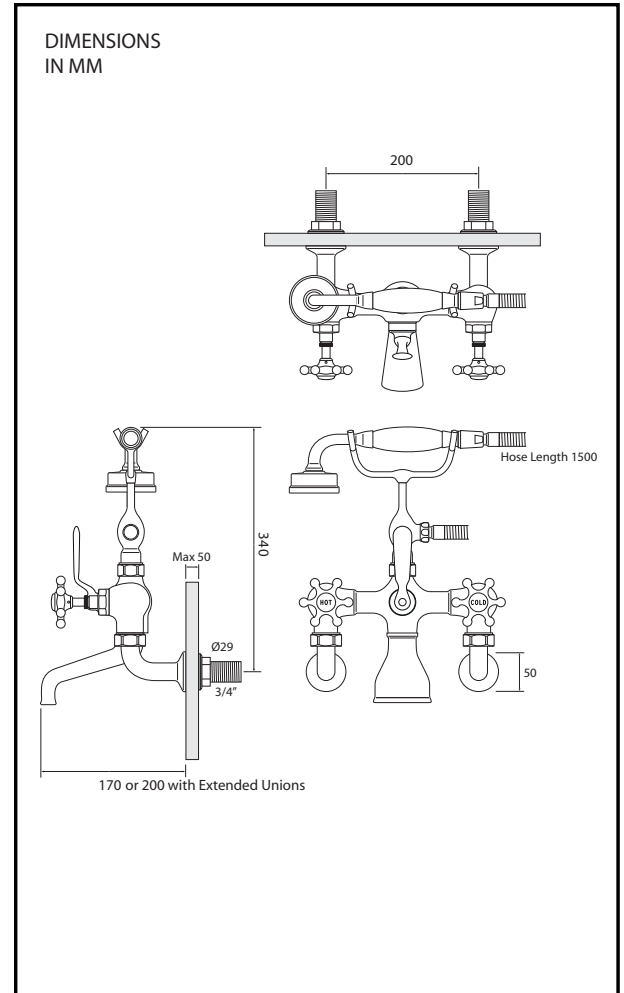

WALL MOUNTED BATH SHOWER MIXER

GDB100009CP

- Manufactured from high quality brass
- Available in 3 finishes, Chrome, Nickel & Brushed Nickel
- Separate Hot & Cold valves with quarter turn ceramic disc cartridges to control flow
- Diverter for bath fill or hand-shower
- $\frac{3}{4}$ " BSP connection
- Suitable for all plumbing systems
- Suitable for inlet pressures of between 0.2 Bar & 5 Bar

FLOW RATE CHART: