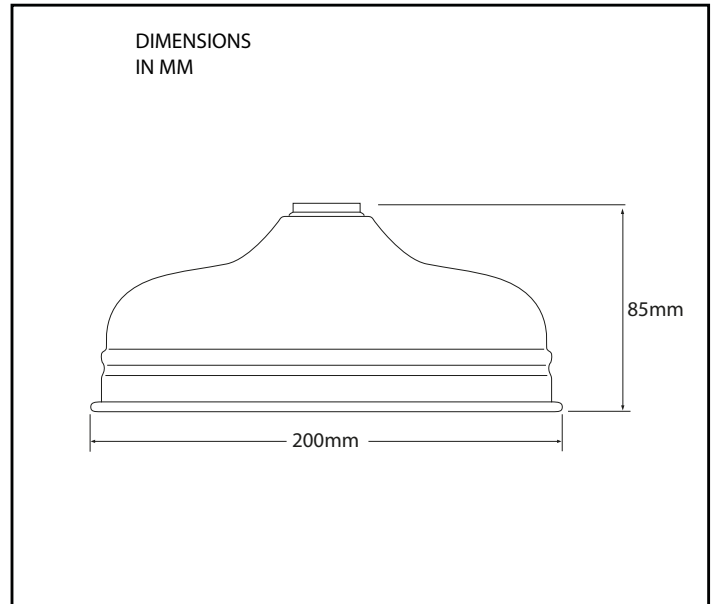

8" Watering Can Shower Head

GDC100302

- Watering Can type Shower Rose
- Manufactured from high quality Brass
- Available in 5 finishes, Chrome, Nickel, Gold, Brushed Nickel, Brushed Light Gold
- Suitable for inlet pressures of between 0.1 Bar & 1.0 Bar
- Suitable for indirect or gravity fed water systems
- Ball joint connector available separately