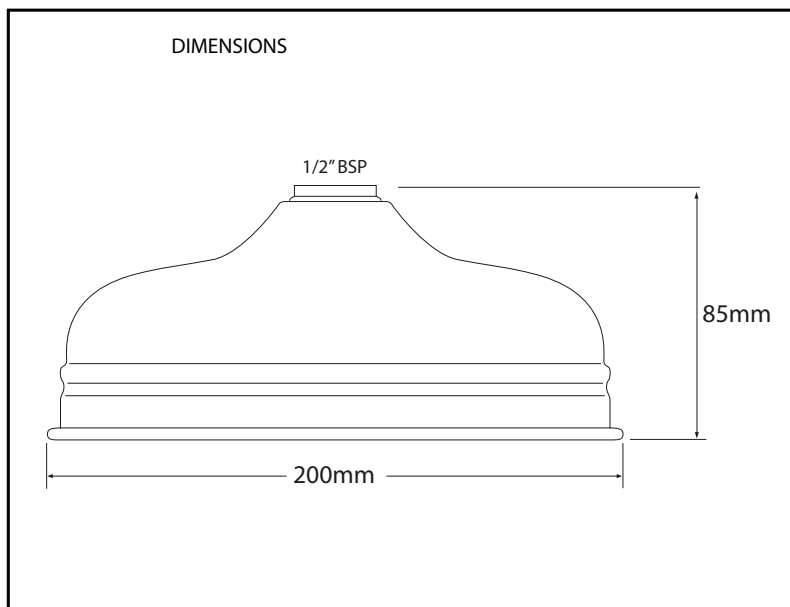

8" Easy Clean Watering Can Shower Head

GDC100303

- Watering Can type Shower Rose
- Manufactured from high quality Brass
- Available in 5 finishes, Chrome, Nickel, Gold, Brushed Nickel, Brushed Light Gold
- Suitable for inlet pressures of between 0.1 Bar & 3.0 Bar
- Suitable for indirect or gravity fed water systems
- Suitable for pressurised systems
- Ball joint connector available separately