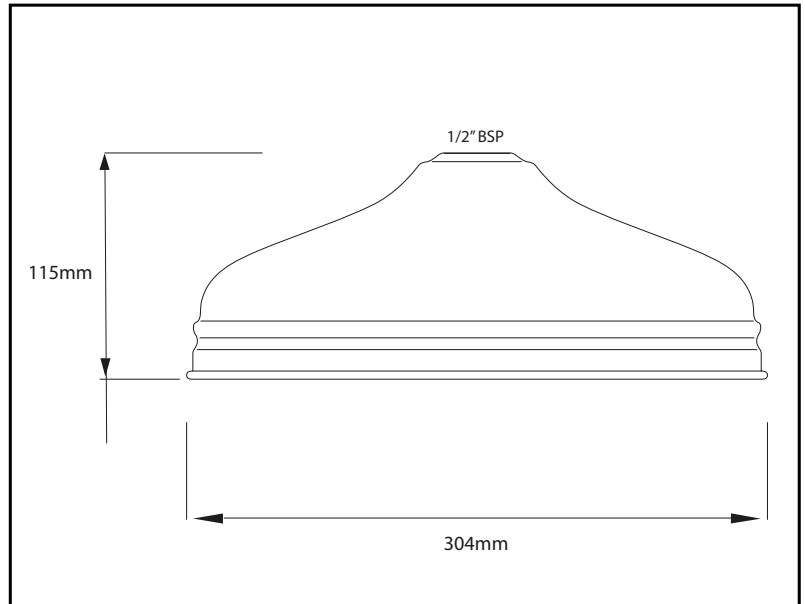

# 12" Watering Can Shower Head

GDC100304

- Watering Can type Shower Rose
- Manufactured from high quality Brass
- Available in 5 finishes, Chrome, Nickel, Gold, Brushed Nickel, Brushed Light Gold
- Suitable for inlet pressures of between 0.1 Bar & 3.0 Bar
- Suitable for indirect or gravity fed water systems
- Suitable for pressurised systems
- Ball joint connector available separately