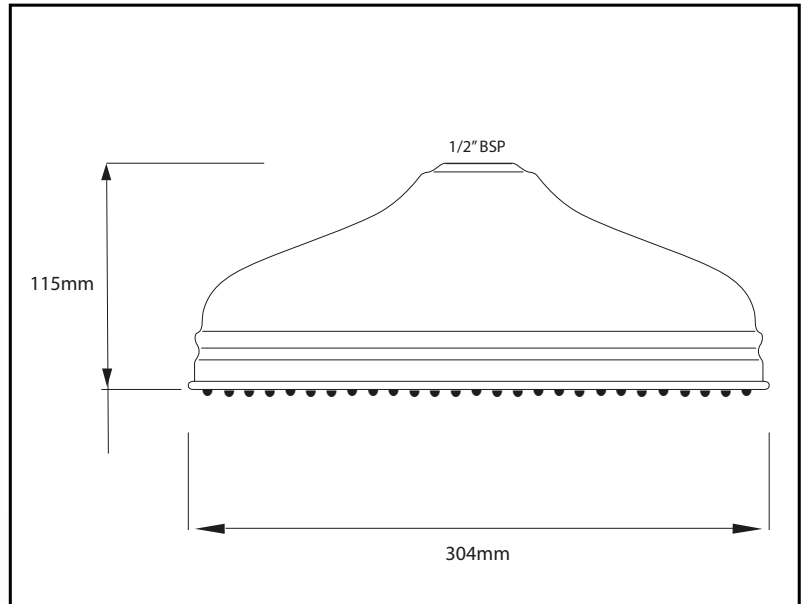

12" Watering Can Shower Head

GDC100305

- Watering Can type Shower Rose
- Manufactured from high quality Brass
- Available in 5 finishes, Chrome, Nickel, Gold, Brushed Nickel, Brushed Light Gold
- Suitable for inlet pressures of between 0.1 Bar & 3.0 Bar
- Suitable for indirect or gravity fed water systems
- Suitable for pressurised systems
- Ball joint connector available separately